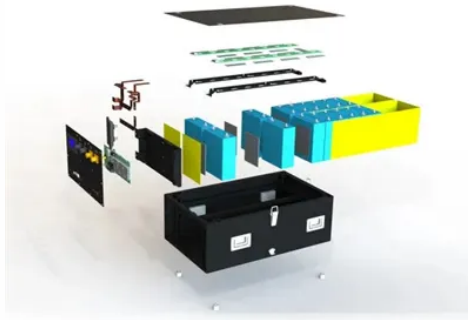

Spain Energy Storage solar Project

Overview

On August 6, 2025, Spain's Ministry for the Ecological Transition and the Demographic Challenge (MITECO) approved €148.5 million in funding for 199 pioneering solar-plus-storage projects, firmly establishing battery energy storage systems (BESS) as a mandatory component of.

Top five energy storage projects in Spain

Listed below are the five largest energy storage projects by capacity in Spain, according to GlobalData's power database. GlobalData uses proprietary data and analytics to provide a