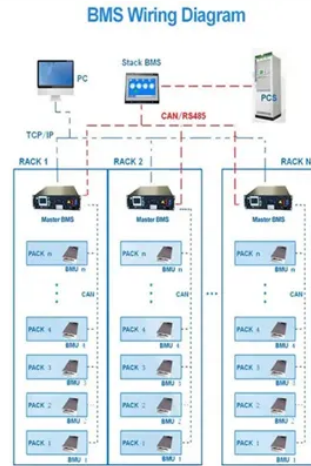

San Diego Solar Energy Storage Unit Grid-Connected Type

Overview

These microgrids - standalone power grids that allow a facility or set of connected facilities to “island” or isolate from the grid and continue to operate during grid outages, relying on power stored onsite - are part of a pilot project that will help the City reduce energy.