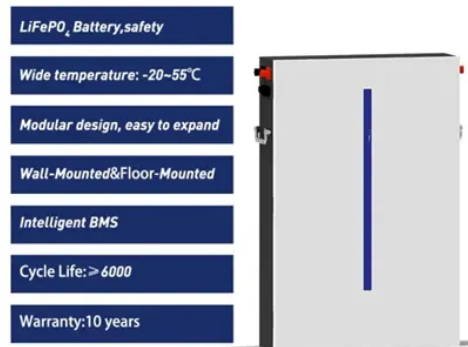

## Port louis small energy storage cabinet quotation