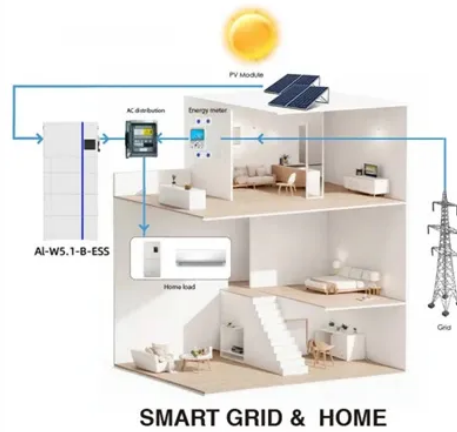

Luxembourg s solar panel share

Overview

Luxembourg set a new record in its renewable energy push in 2024, with 8,000 solar panel systems installed across the country – nearly a third of all installations – driven by government subsidies and rising interest in self-sufficient energy production.