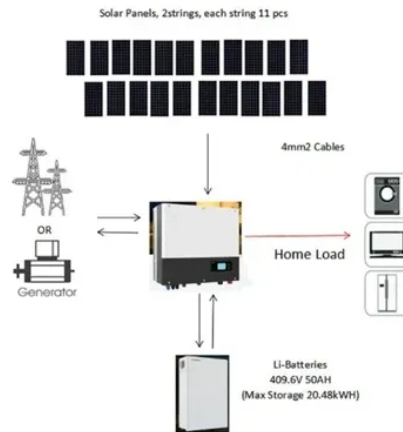

How much does a small solar power station cost

Overview

The expense of a small solar power station typically ranges from \$15,000 to \$30,000; however, the exact amount varies based on factors such as location, installation complexity, and the type of solar technology used.