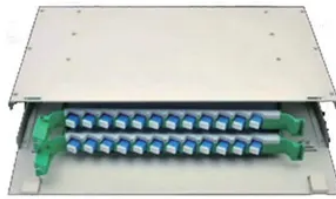

East Asian quality solar container energy storage system