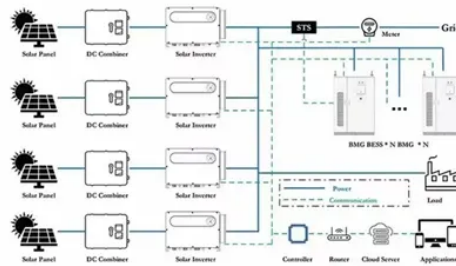

Distributed photovoltaic panel box installation

Overview

Want to know how to connect your solar inverter to a distribution box safely and efficiently?

In this video, we'll take you through a step-by-step guide on how to do just that. From understanding the importance of proper connections to avoiding common mistakes, we'll cover it.

How to install solar panel distribution box | NenPower

To install a solar panel distribution box, one must follow specific steps and guidelines to ensure proper functionality and safety. 1. Assess your location

From Panel to Grid: Solar Electrical Enclosure Guide for Combiner ...

This guide focuses on the solar electrical enclosure layer that protects key PV electrical nodes from harsh outdoor conditions. You will learn what each box does, where it is installed, and

DIY Solar Wiring

Want to know how to connect your solar inverter to a distribution box safely and efficiently? In this video, we'll take you through a step-by-step guide on how to do just that.

cm to ft | Convert centimeters to feet