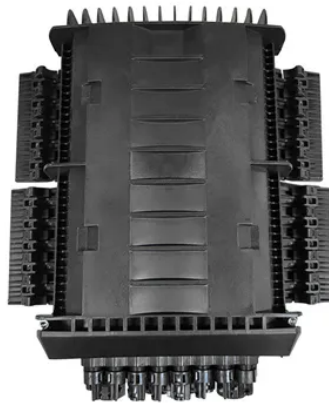

Best Price for 15MWh Solar Containerized Base Stations